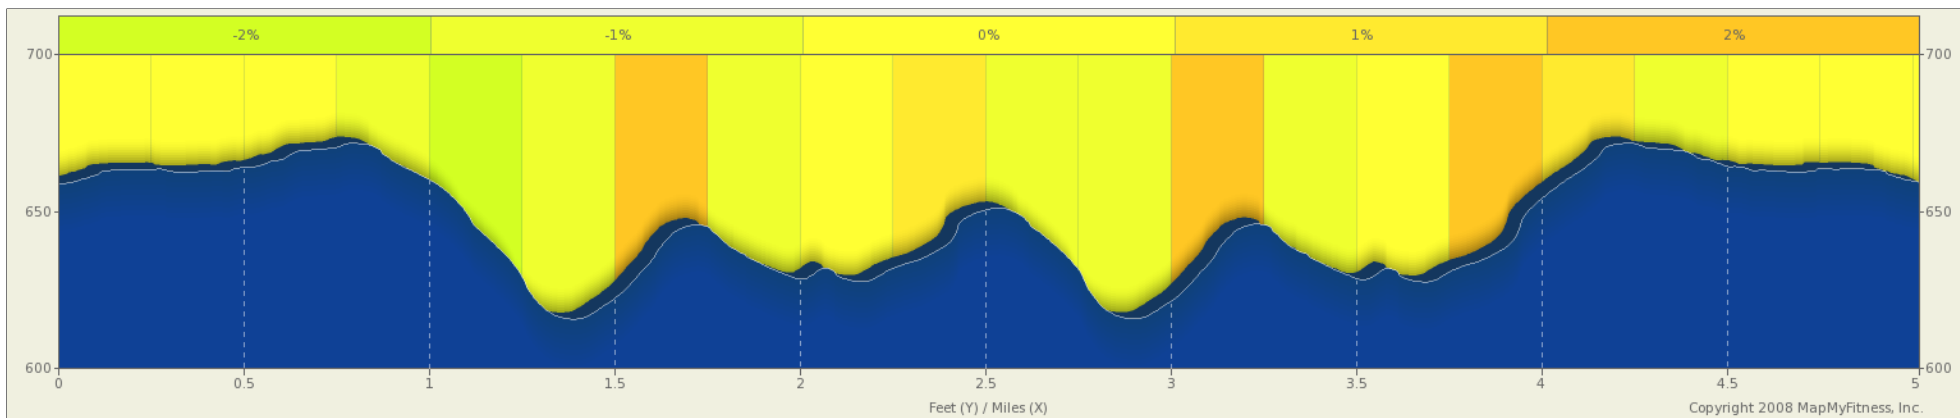

Simpson_8K_2012

Starts In Redding, California

4.98 miles

Elevation
679ft Max **604ft** Min **+102ft** Ascent **-98ft** Descent **< 3 %** Max Climb

©2012 MapQuest Portions ©2012 NAVTEQ

Copyright 2008 MapMyFitness, Inc.

Description